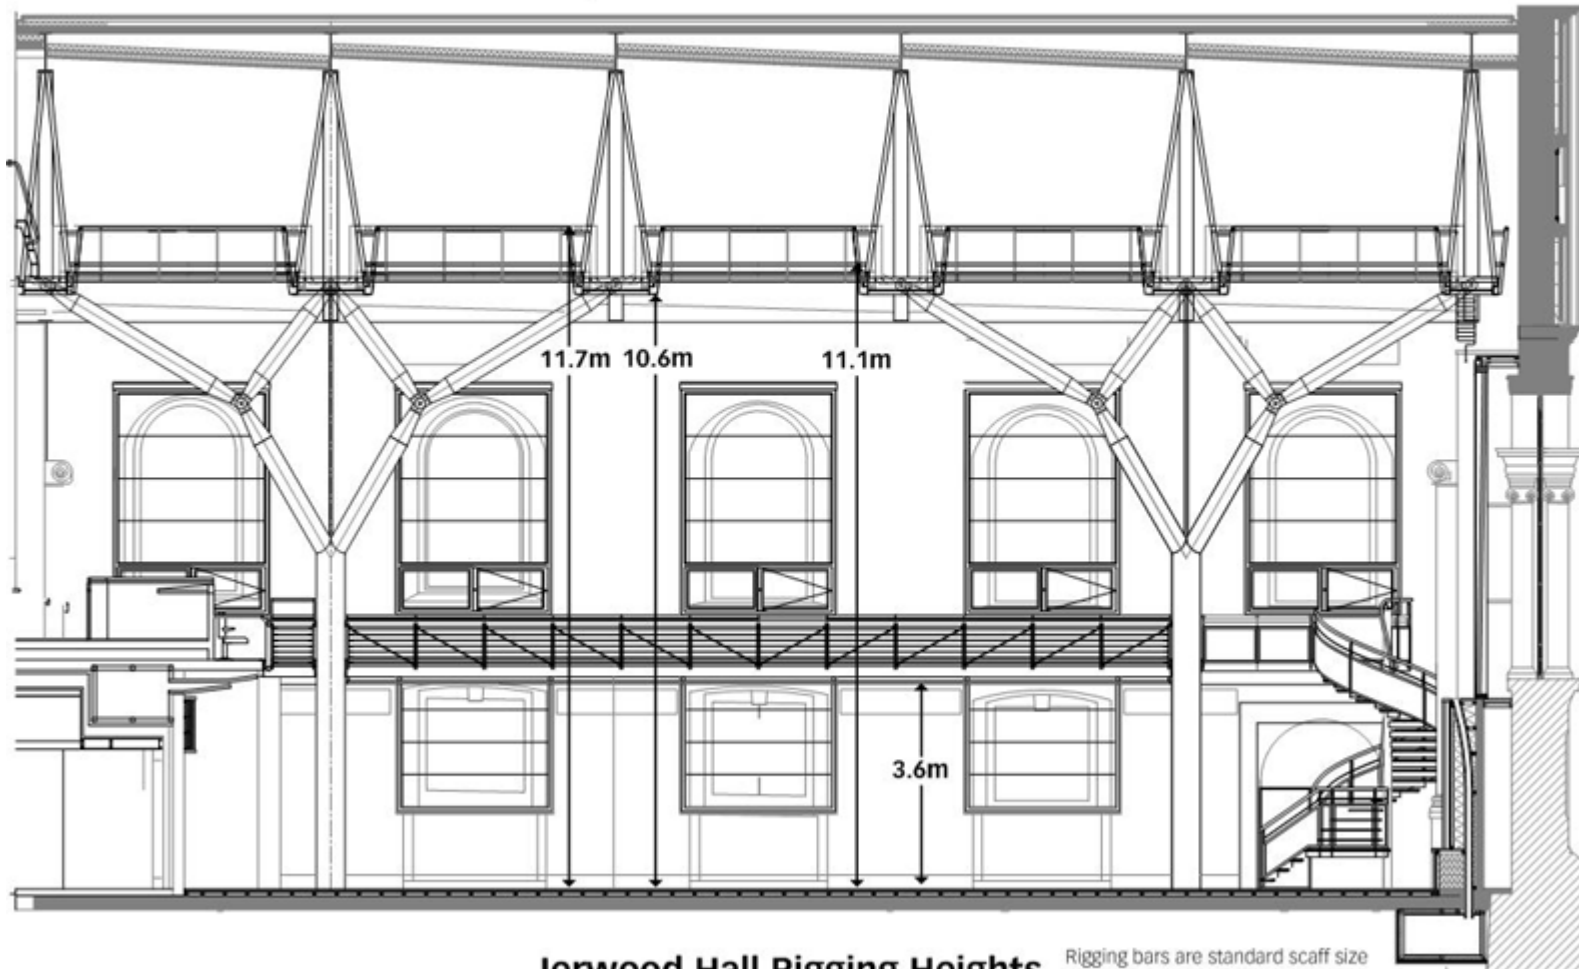

Jerwood Hall

LSO St Luke's, UBS and LSO Music Education Centre

Jerwood Hall Rigging Heights

Rigging bars are standard scaff size
Lanterns can be hung at 3.6m, 11.1m & 11.7m